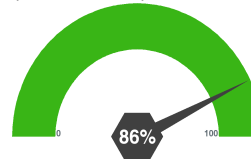

All recorded Scores (out of 24803)